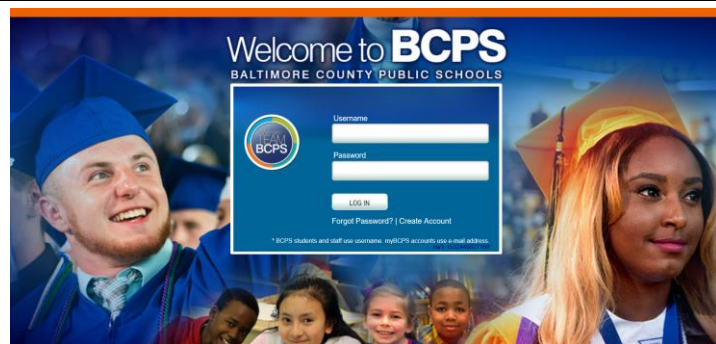

Step Two

Enter your username, password, and click “LOG IN.”