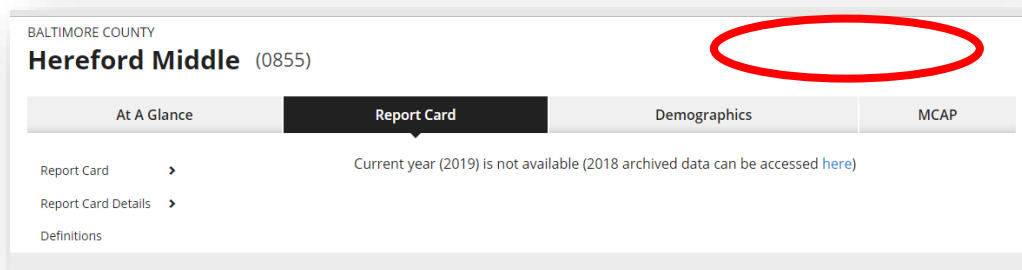

STEP 3: Your school’s 2018 data will be found by clicking the link.