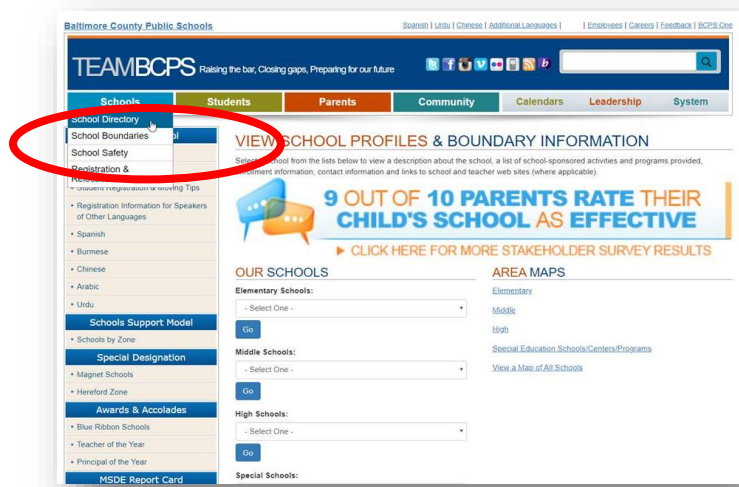

# How to Access the 2018 Maryland Report Card

**STEP 1:** Go to [bcps.org/schools](http://bcps.org/schools) AND select your school.

**STEP 2:** Click on the MSDE Report Card 2018 link in the right box next to the words “Test Scores.”