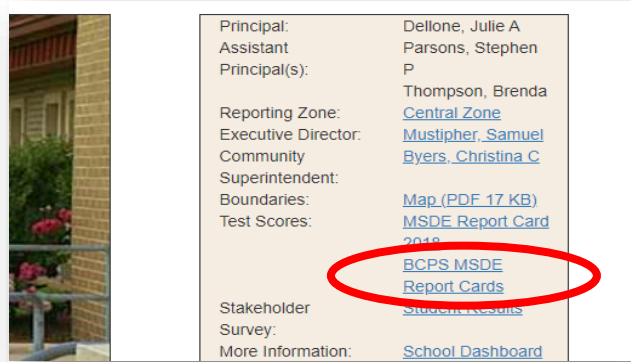

STEP 4: To access the System Report Card choose the BCPS MSDE Report Cards link.