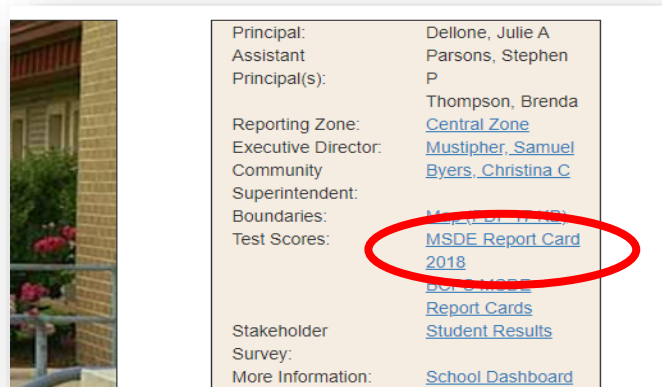

# How to Access the 2018 Maryland Report Card

**STEP 1:** Go to [bcps.org/schools](http://bcps.org/schools) AND select your school.

**STEP 2:** Click on the MSDE Report Card 2018 link in the right box next to the words “Test Scores.”