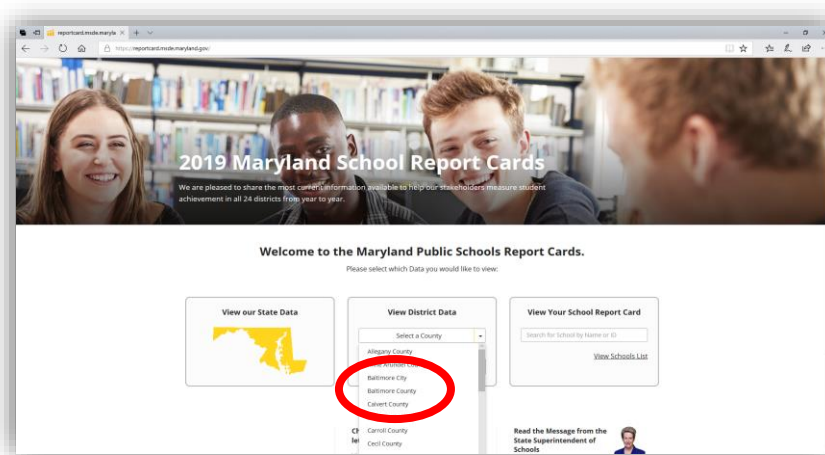

STEP 5: Choose Baltimore County from the View District Data drop down menu: