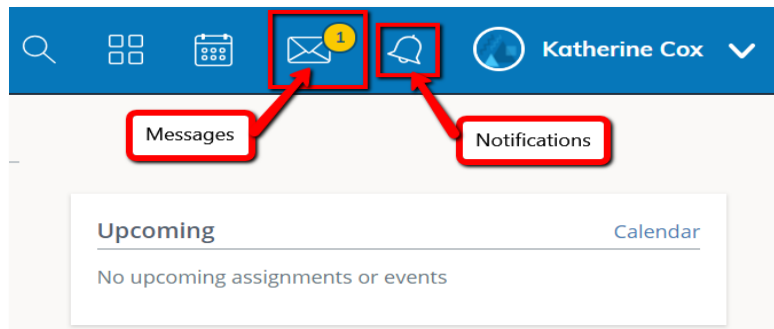

Messages & Notifications

Messages allow you to communicate with other BCPS Schoology users.

Notifications appear any time someone sends you a message, wants to connect, or does something that pertains to your courses or groups (depending on your settings).