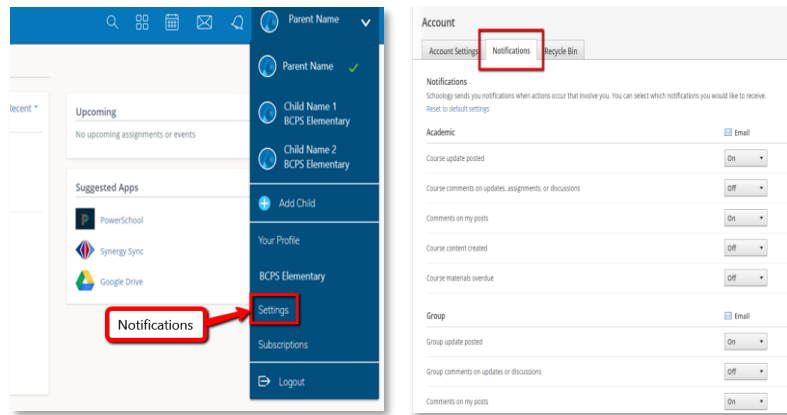

Setting Up Notifications

Click **Settings** from the drop-down menu in the upper right-hand corner. From the account settings area, click the **Notifications** tab to customize your notification settings.